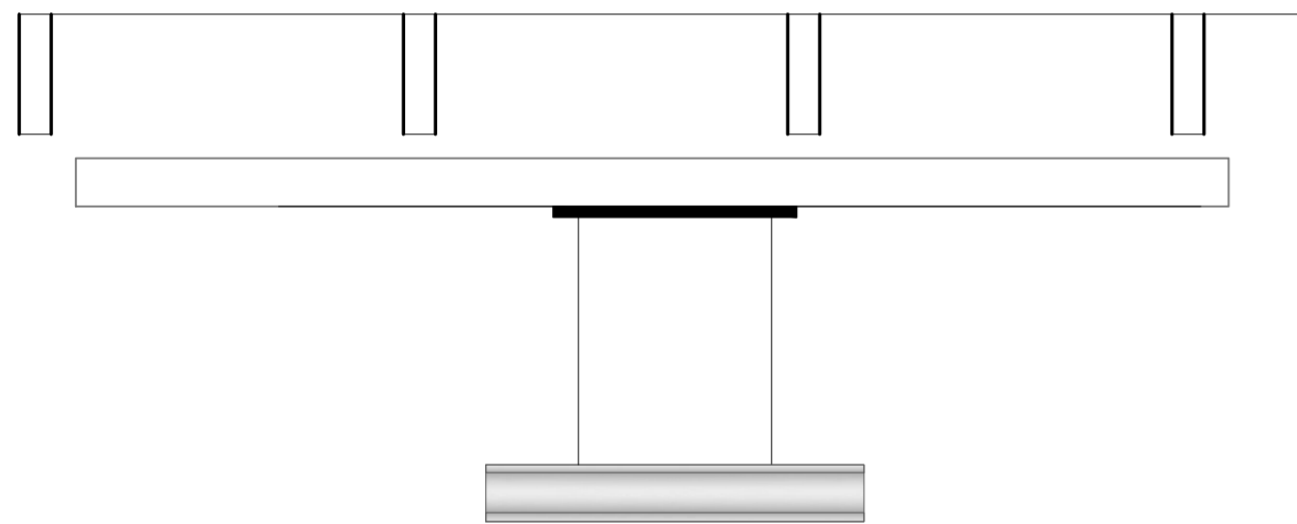

A KITCHEN ELEVATION

Scale: 1/2" = 1'

A KITCHEN ELEVATION

Scale: 1/2" = 1'

B KITCHEN ELEVATION Scale: 1/2" = 1'

C KITCHEN ELEVATION Scale: 1/2" = 1'

D KITCHEN ELEVATION Scale: 1/2" = 1'

E KITCHEN ELEVATION Scale: 1/2" = 1'

F KITCHEN ELEVATION

Scale: 1/2" = 1'

G KITCHEN ELEVATION

Scale: 1/2" = 1'