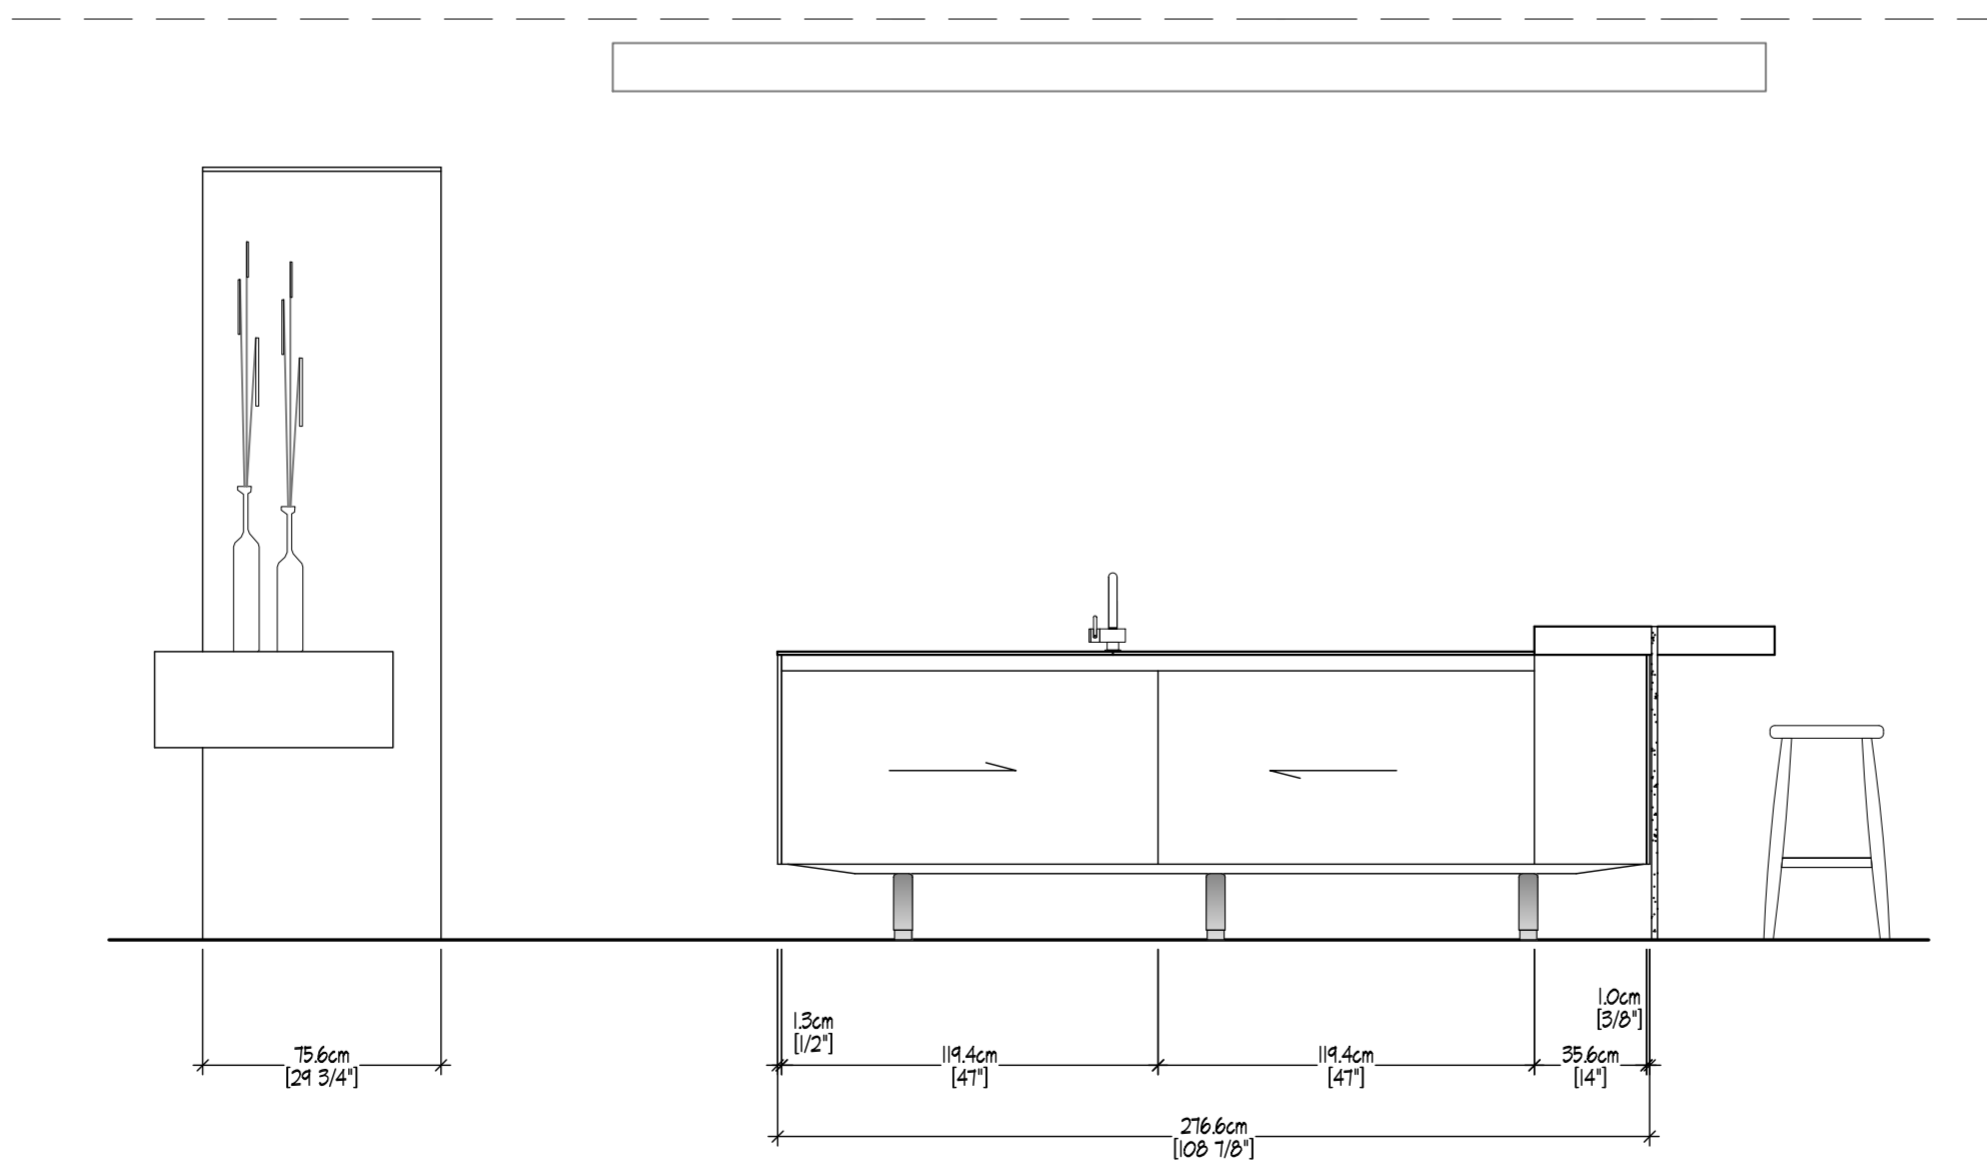

A KITCHEN ELEVATION

Scale: 1/2" = 1'

A KITCHEN ELEVATION

Scale: 1/2" = 1'

B KITCHEN ELEVATION Scale: 1/2" = 1'

C KITCHEN ELEVATION Scale: 1/2" = 1'

D KITCHEN ELEVATION Scale: 1/2" = 1'

E KITCHEN ELEVATION Scale: 1/2" = 1'

F KITCHEN ELEVATION

Scale: 1/2" = 1'

G KITCHEN ELEVATION

Scale: 1/2" = 1'