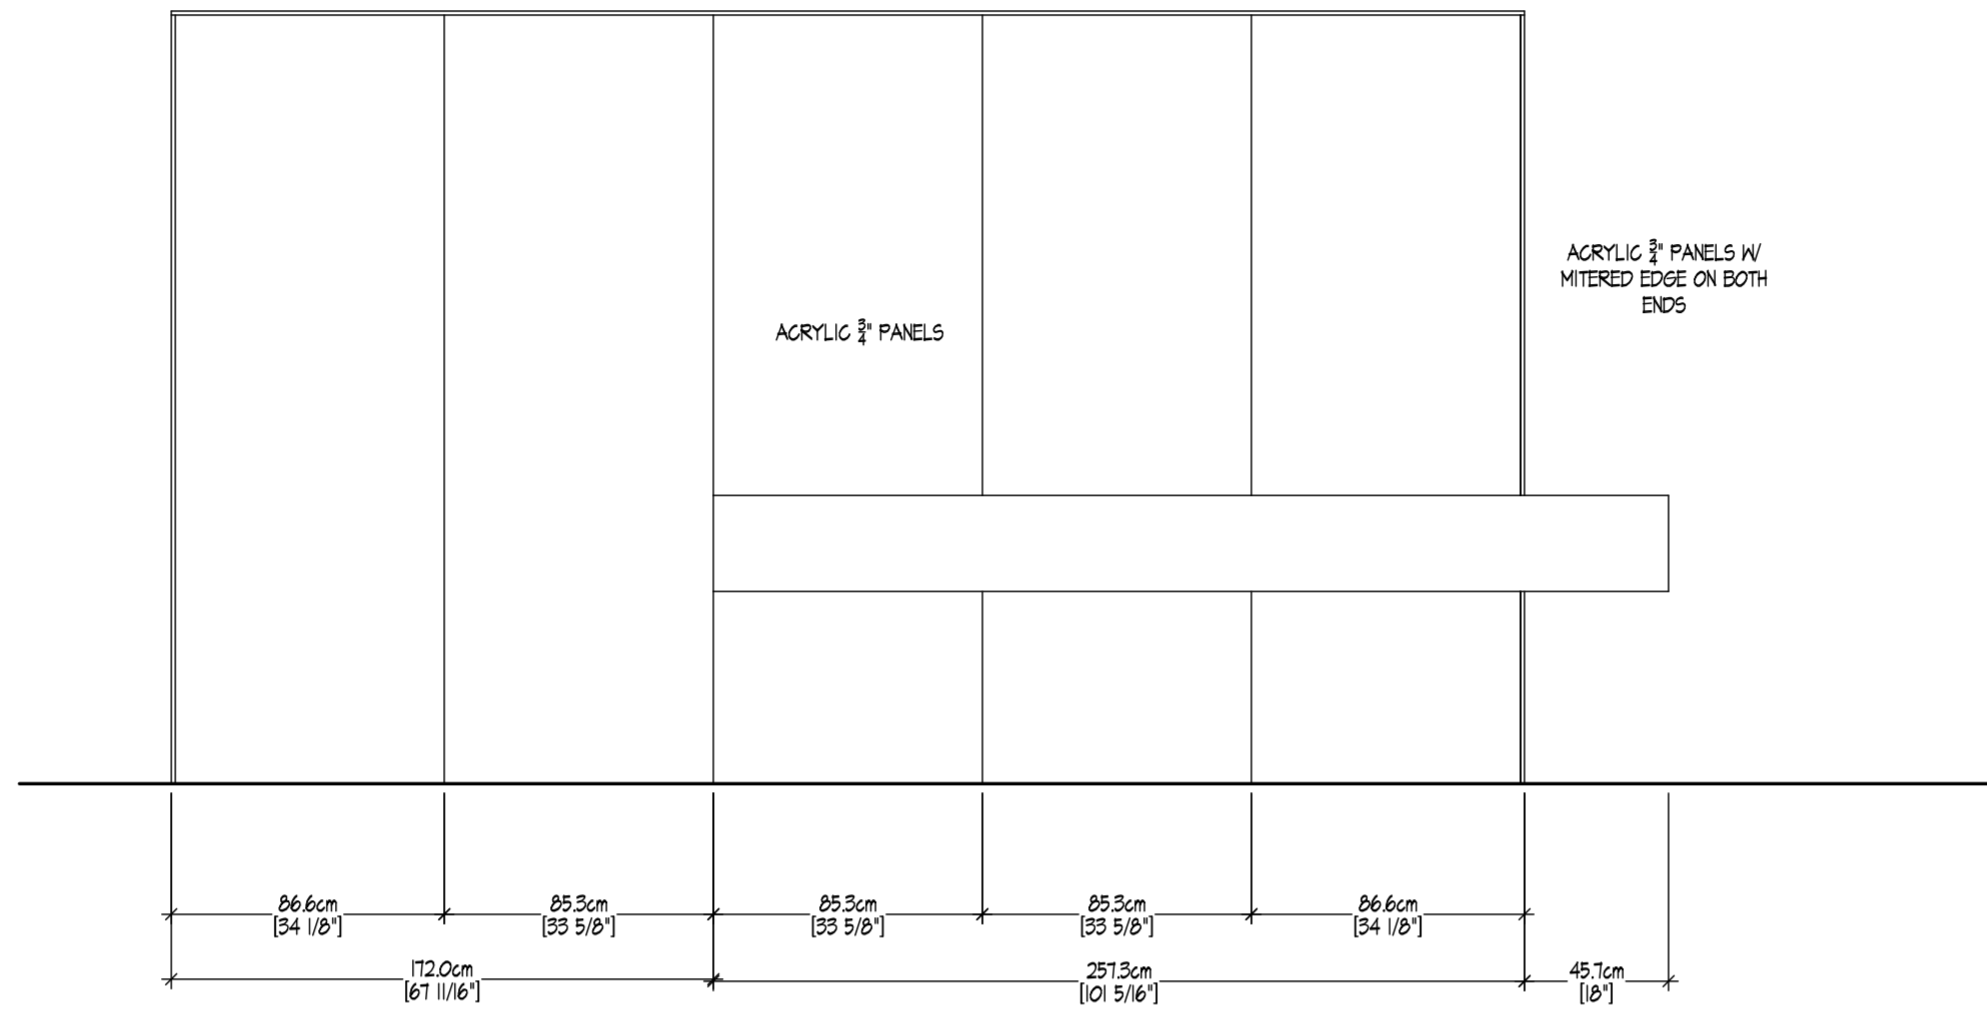

A KITCHEN ELEVATION

Scale: 1/2" = 1'

A KITCHEN ELEVATION

Scale: 1/2" = 1'

B KITCHEN ELEVATION Scale: 1/2" = 1'

C KITCHEN ELEVATION Scale: 1/2" = 1'

D KITCHEN ELEVATION Scale: 1/2" = 1'

E KITCHEN ELEVATION Scale: 1/2" = 1'

F KITCHEN ELEVATION

Scale: 1/2" = 1'

G KITCHEN ELEVATION

Scale: 1/2" = 1'