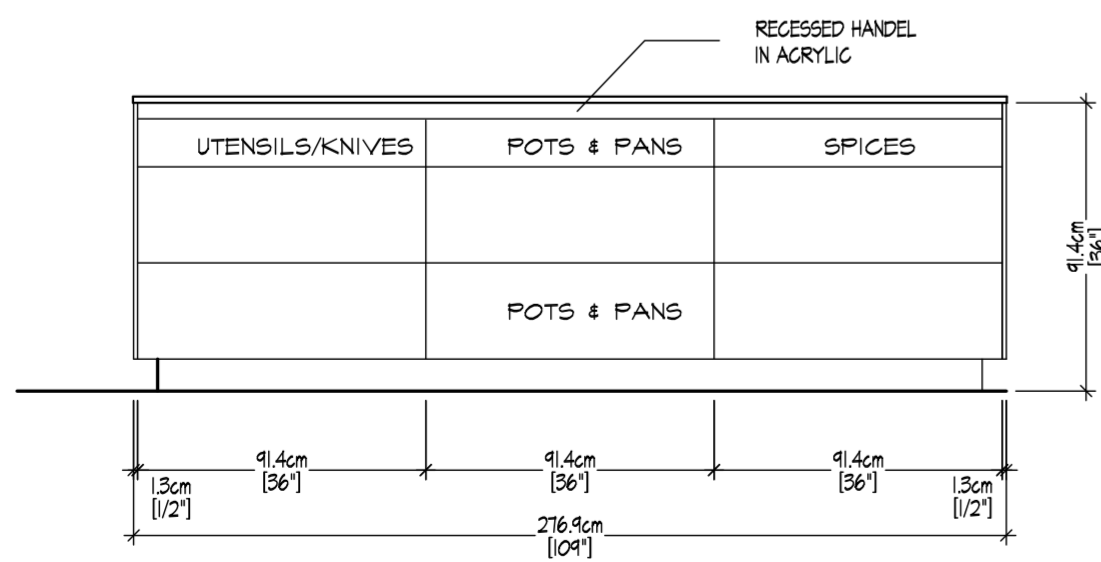

A KITCHEN ELEVATION

Scale: 1/2" = 1'

A KITCHEN ELEVATION

Scale: 1/2" = 1'

B KITCHEN ELEVATION Scale: 1/2" = 1'

C KITCHEN ELEVATION Scale: 1/2" = 1'

D KITCHEN ELEVATION Scale: 1/2" = 1'

E KITCHEN ELEVATION Scale: 1/2" = 1'

F KITCHEN ELEVATION

Scale: 1/2" = 1'

G KITCHEN ELEVATION

Scale: 1/2" = 1'