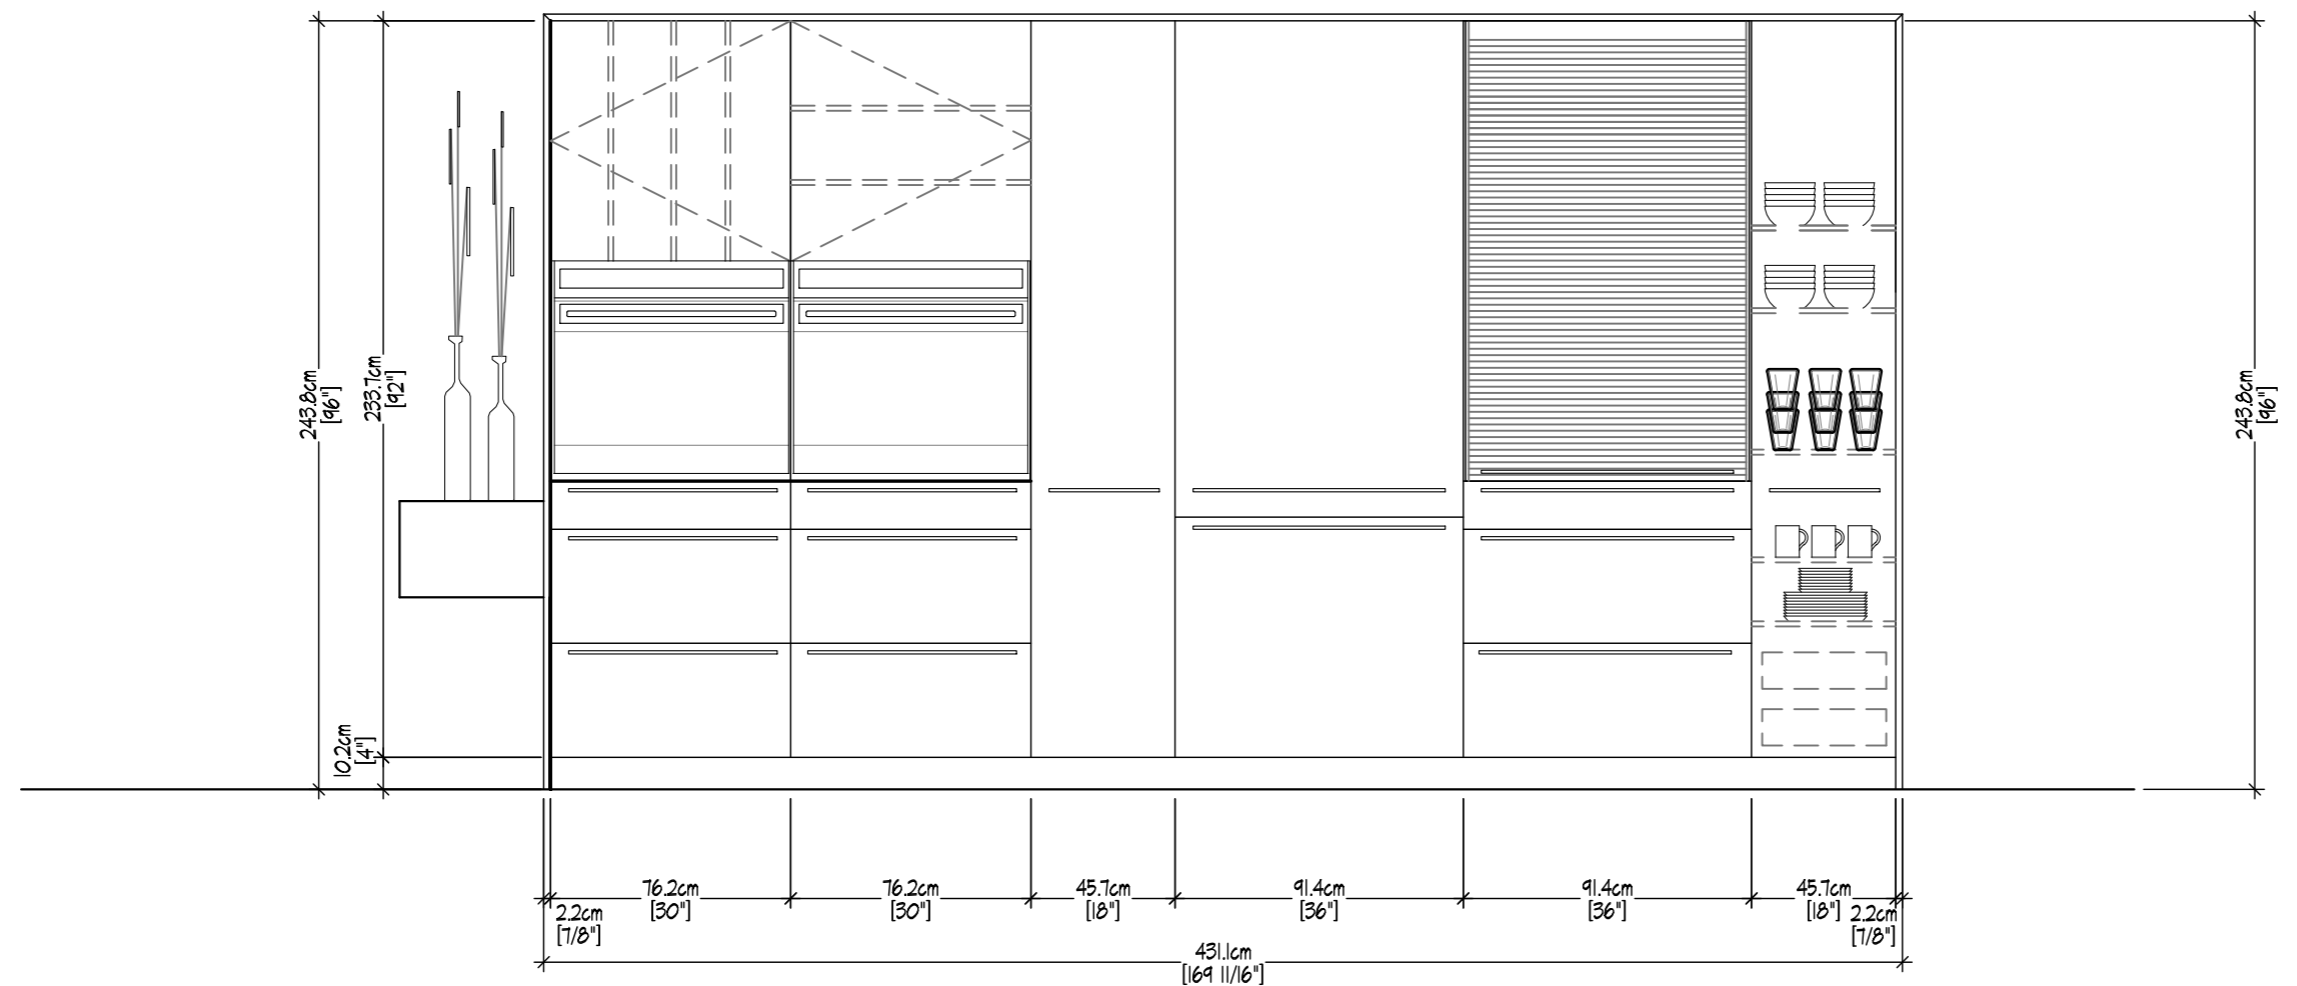

A KITCHEN ELEVATION

Scale: 1/2" = 1'

A KITCHEN ELEVATION

Scale: 1/2" = 1'

B KITCHEN ELEVATION Scale: 1/2" = 1'

C KITCHEN ELEVATION Scale: 1/2" = 1'

D KITCHEN ELEVATION Scale: 1/2" = 1'

E KITCHEN ELEVATION Scale: 1/2" = 1'

F KITCHEN ELEVATION

Scale: 1/2" = 1'

G KITCHEN ELEVATION

Scale: 1/2" = 1'