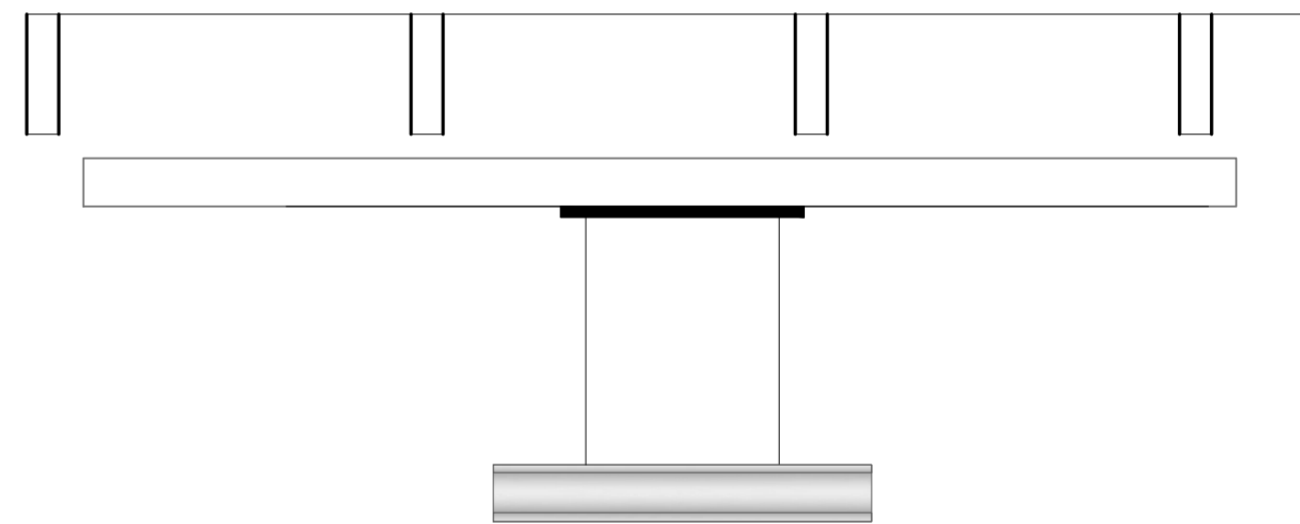

A KITCHEN ELEVATION

Scale: 1/2" = 1'

A KITCHEN ELEVATION

Scale: 1/2" = 1'

B KITCHEN ELEVATION Scale: 1/2" = 1'

C KITCHEN ELEVATION Scale: 1/2" = 1'

D KITCHEN ELEVATION Scale: 1/2" = 1'

E KITCHEN ELEVATION Scale: 1/2" = 1'

F KITCHEN ELEVATION

Scale: 1/2" = 1'

G KITCHEN ELEVATION

Scale: 1/2" = 1'